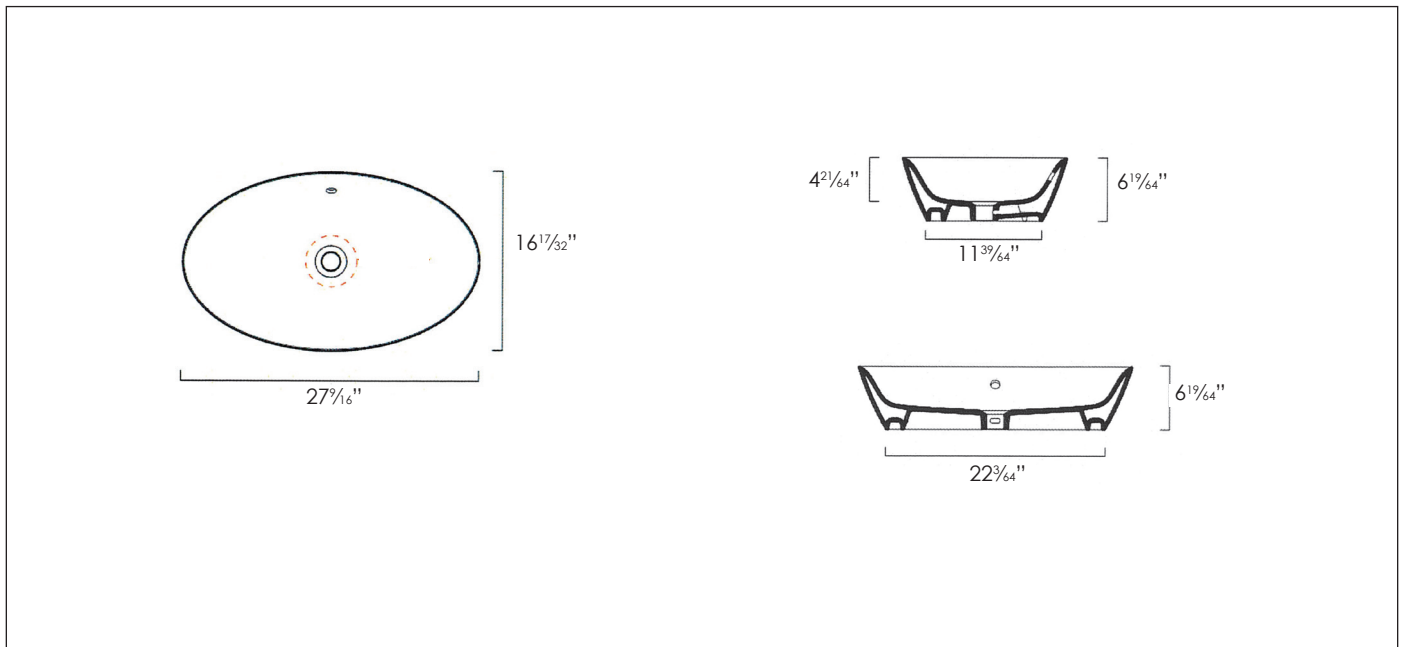

To Be Specified:

	Model No.	Color/Finish
☐	170VLN00	White gloss
☐	170VLNBO	Gold/White gloss
☐	170VLNBA	Silver/White gloss
☐	170VLNNO	Gold/Black gloss

Metallic/Gloss Finish		
White Gold BO	Black Gold NO	White Silver BA